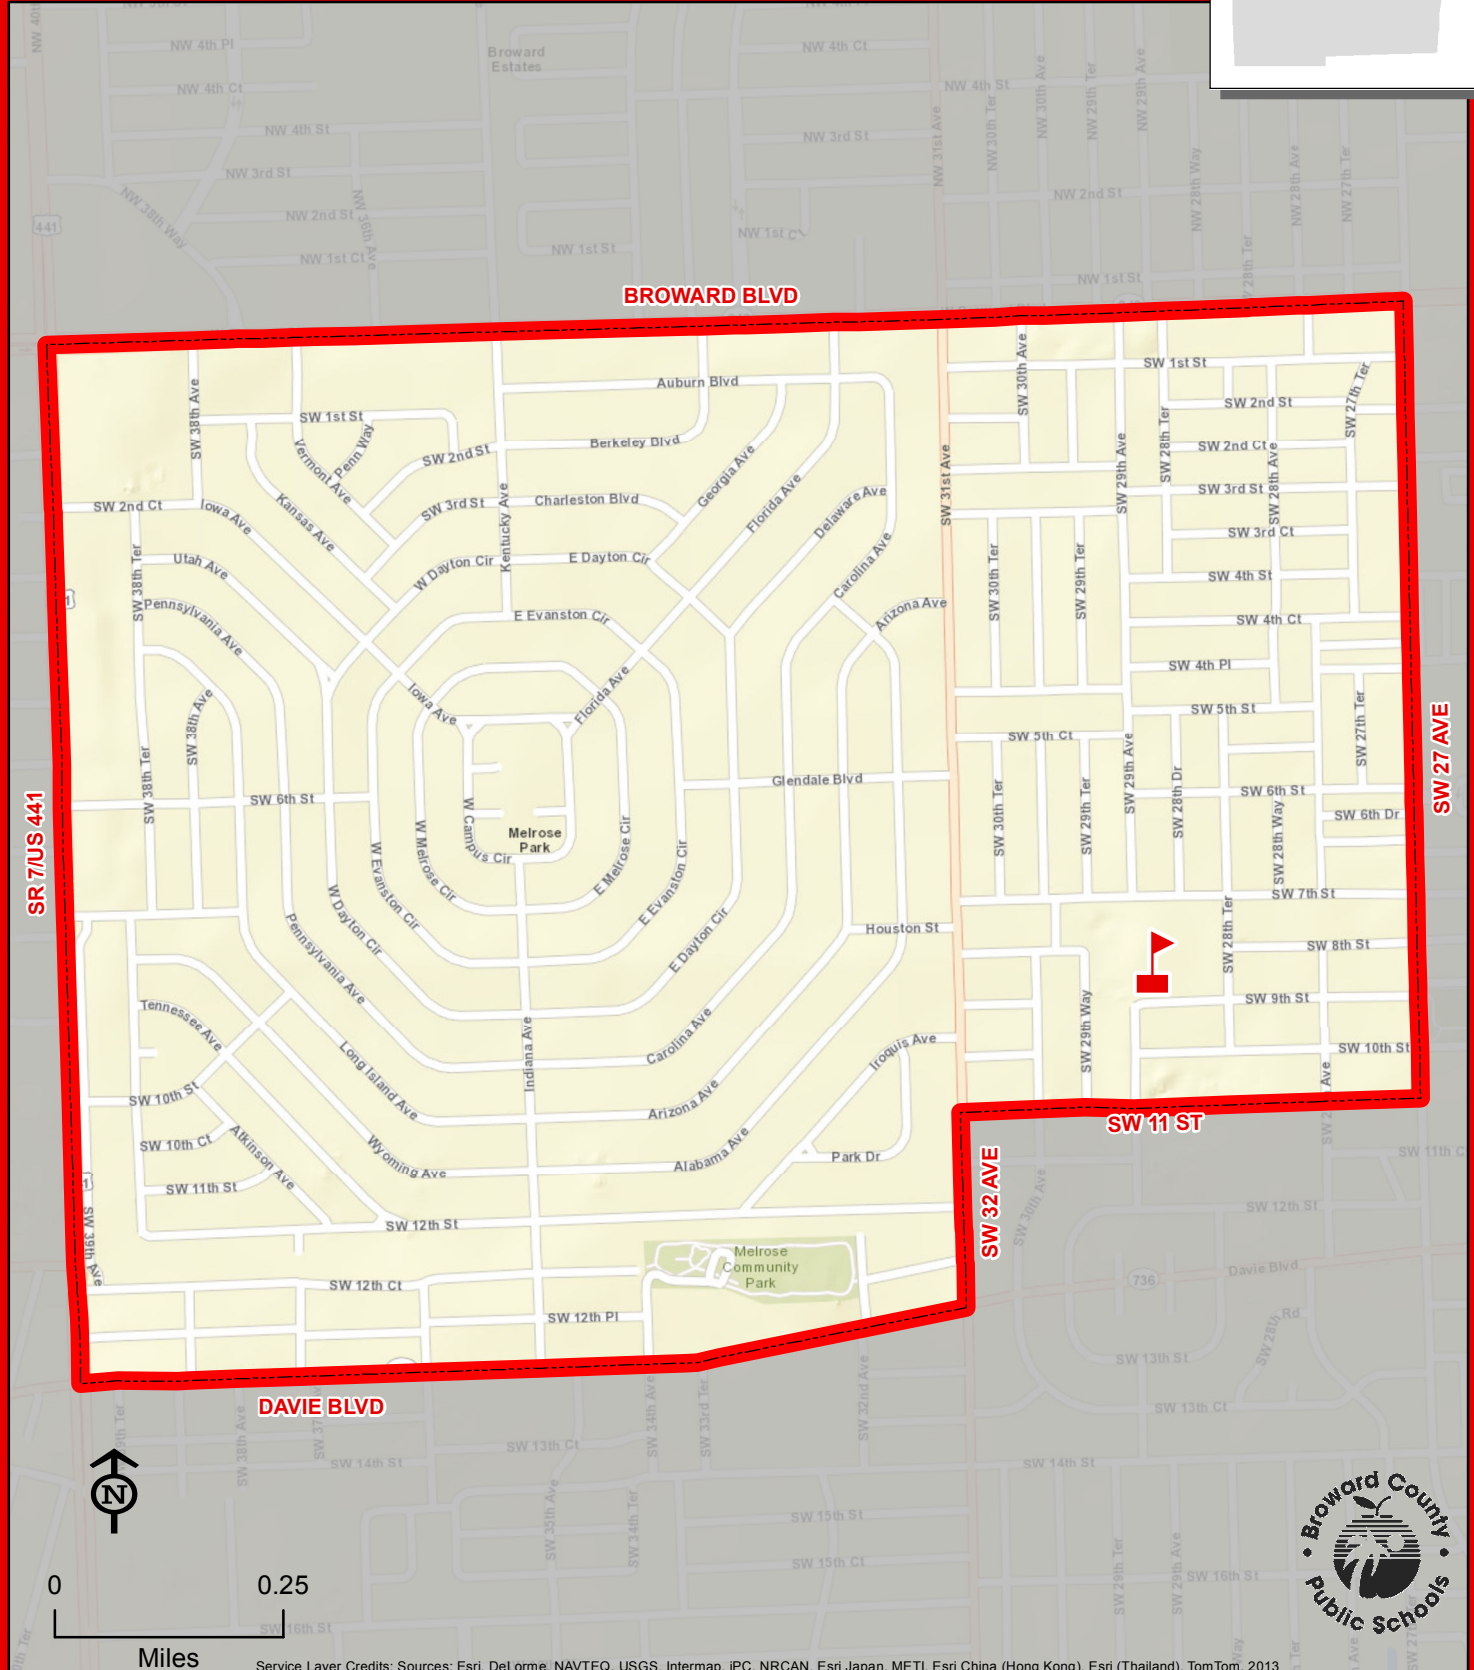

WESTWOOD HEIGHTS ELEMENTARY SCHOOL

2861 SW 9 STREET
FORT LAUDERDALE, FLORIDA 33312
754-323-7900

WESTWOOD HEIGHTS

THIS MAP IS FOR CONCEPTUAL PURPOSES ONLY AND SHOULD NOT BE USED FOR LEGAL BOUNDARY DETERMINATIONS